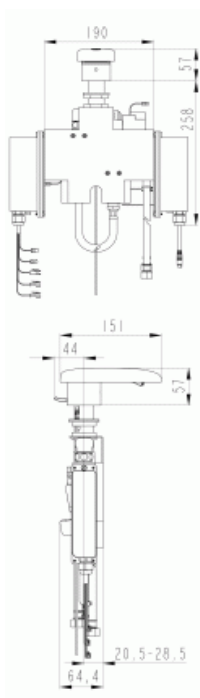

A3943 | JEAN NOUVEL | Electronic basin mixer

Product

Electronic basin mixer

with pop-up drain assembly, with pressure-sensitive keys, projection 151 mm

Warranty

MISSING: Descriptive Text regarding the warranty

Finishes

- AA Chrome

Alternative products

- A3944, Electronic basin mixer