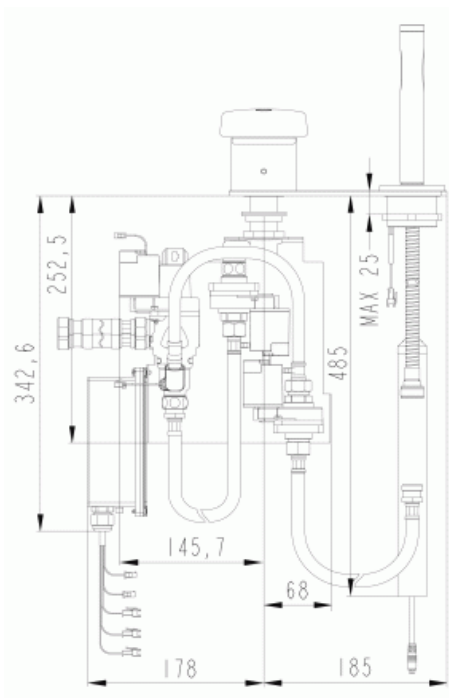

A3945 | JEAN NOUVEL | Electronic two-hole bathtub mixer

Product

Electronic two-hole bathtub mixer

with pressure-sensitive keys, projection 201 mm, with pull-out spray (hose length 1750 mm), with integrated automatic diverter

Warranty

We provide a 5-year warranty on all our products

Finishes

- AA Chrome

Recommended equipment

- H2742, Mounting frame
- H2743, Basic holding system
- H2741, Hose box