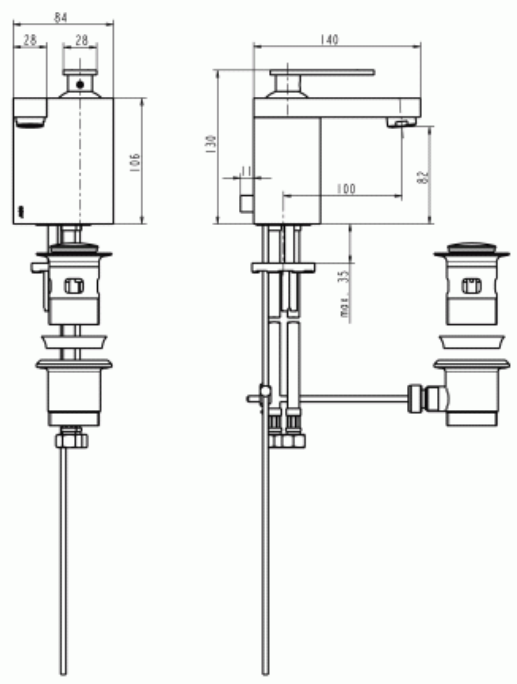

A3964 | CUBIC | Single lever basin mixer

Product

Single lever basin mixer
with pop-up drain assembly, projection 100 mm

Warranty

We provide a 5-year warranty on all our products

Finishes

- AA Chrome

Alternative products

- A3999, Single lever basin mixer