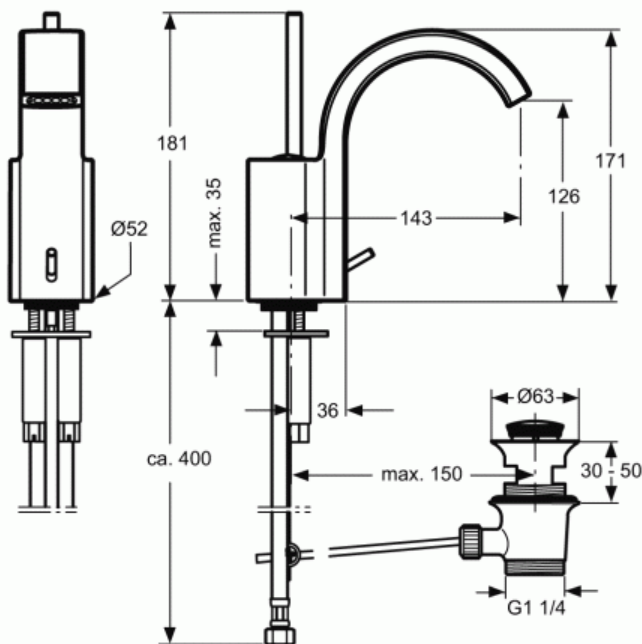

A5330 | GLANCE | Single lever basin mixer

Product

Single lever basin mixer
with pop-up drain assembly, with circular spout,
projection 143 mm

Warranty

We provide a 5-year warranty on all our products

Finishes

- AA Chrome

Alternative products

- A5331, Single lever basin mixer