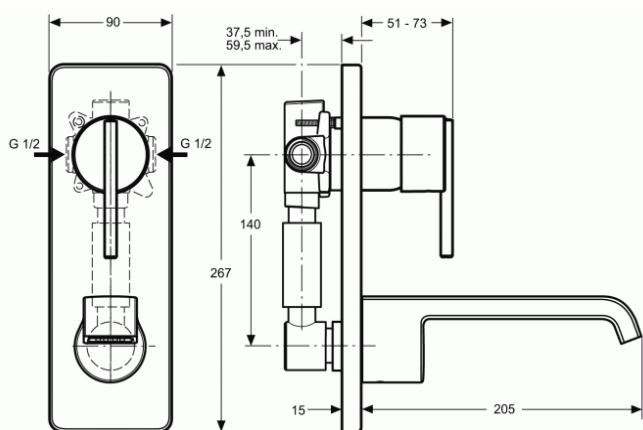

# A5336 | GLANCE | Concealed single lever basin mixer

## Product

Concealed single lever basin mixer  
projection 205 mm, trim only