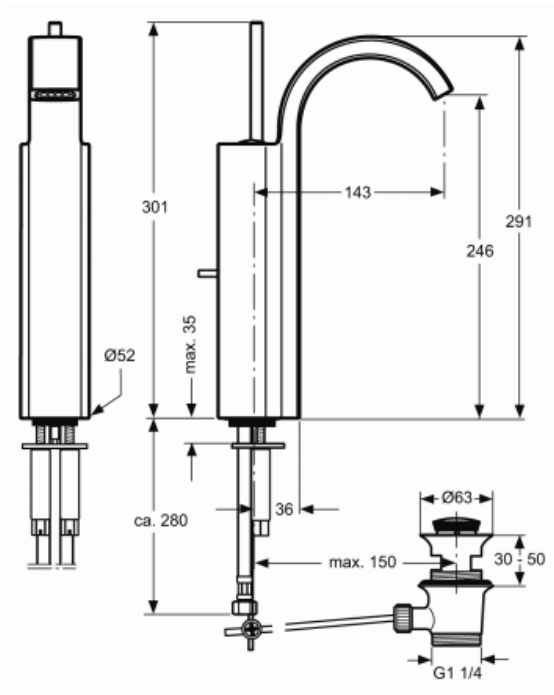

# A5337 | GLANCE | Extended single lever basin mixer

## Product

Extended single lever basin mixer  
with pop-up drain assembly, with circular spout 143 mm

## Alternative products

- A5338, Extended single lever basin mixer