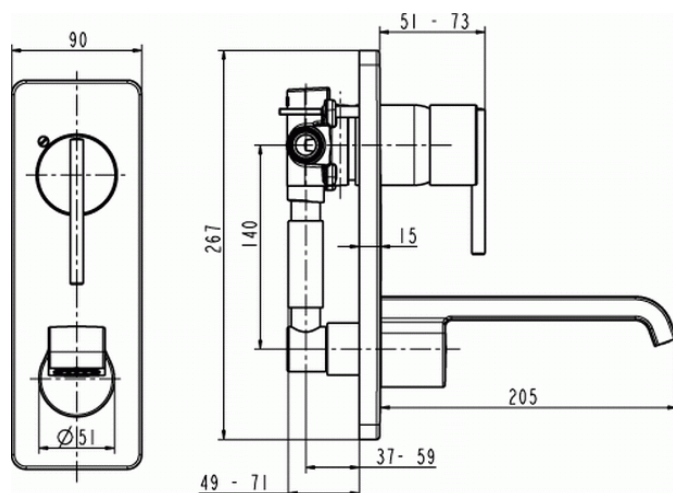

A5406 | GLANCE | Concealed single lever basin mixer

Product

Concealed single lever basin mixer
projection 205 mm, complete with trim and concealed parts

Warranty

We provide a 5-year warranty on all our products