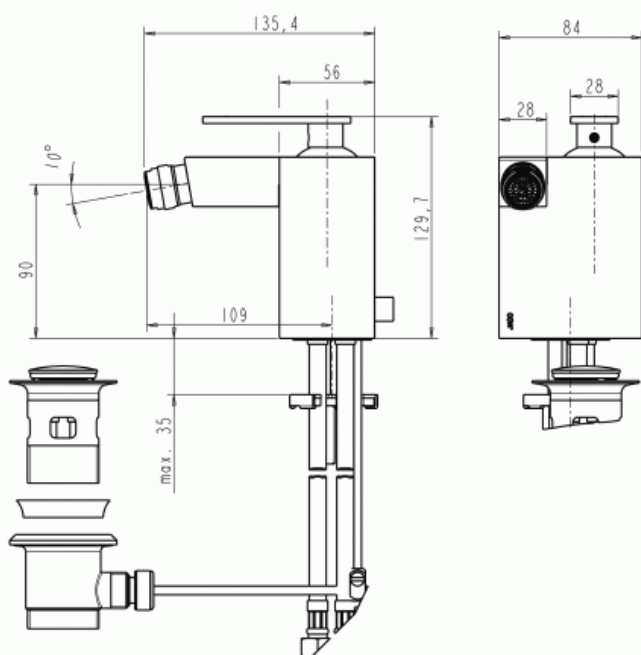

# F1425 | CUBIC | Single lever bidet mixer

## Product

Single lever bidet mixer  
with pop-up drain assembly, projection 109 mm