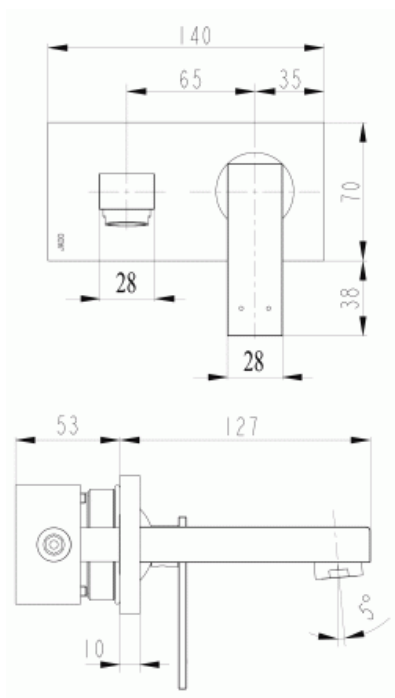

F1446 | CUBIC | Concealed single lever basin mixer

Product

Concealed single lever basin mixer

for lavatory L630301, L630401, projection 127 mm, complete with trim and concealed parts

Warranty

We provide a 5-year warranty on all our products