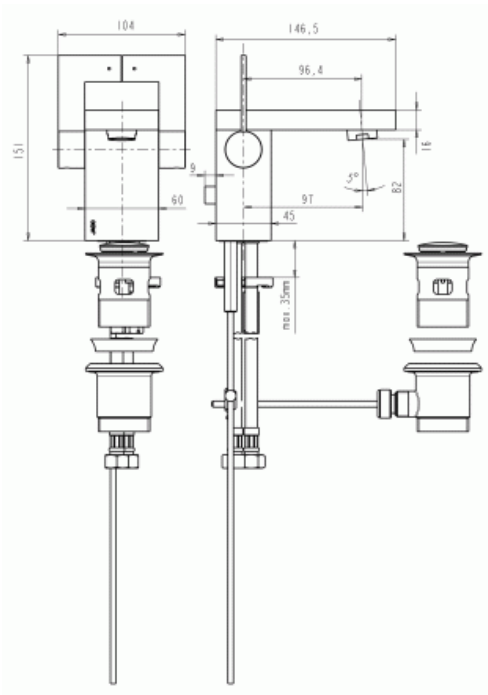

F1447 | CUBIC | Single hole lavatory mixer

Product

Single hole lavatory mixer
with pop-up drain assembly, projection 97 mm

Warranty

We provide a 5-year warranty on all our products

Finishes

- AA Chrome

Alternative products

- F1448, Single hole lavatory mixer