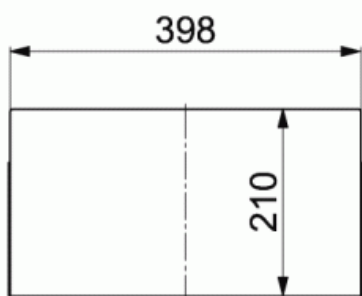

## F2302 | CUBIC | Drawer element for shelf

**Product**

Drawer element for shelf  
only for use with shelf L630201

**Warranty**

We provide a 5-year warranty on all our products

**Finishes**

- DX White