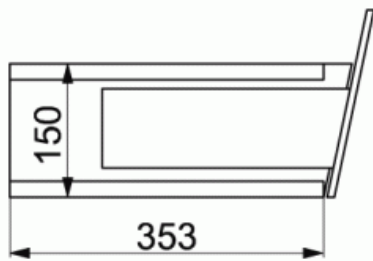

## F2302 | CUBIC | Drawer element for shelf

**Product**

Drawer element for shelf  
only for use with shelf L630201

**Warranty**

We provide a 5-year warranty on all our products

**Finishes**

- DX White