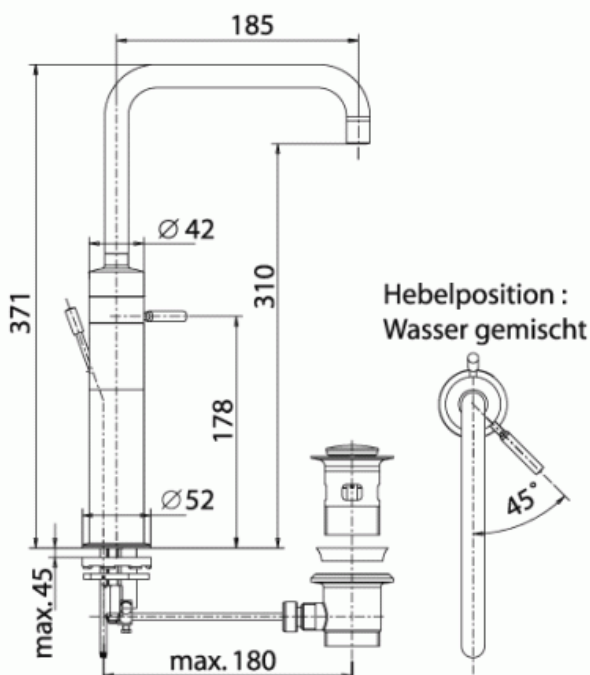

H2063 | IQ | Extended single lever basin mixer

Product

Extended single lever basin mixer
with swivel spout, projection 185 mm, with pop-up drain
assembly

Warranty

We provide a 5-year warranty on all our products

Finishes

- AA Chrome

Alternative products

- H2064, Extended single lever basin mixer