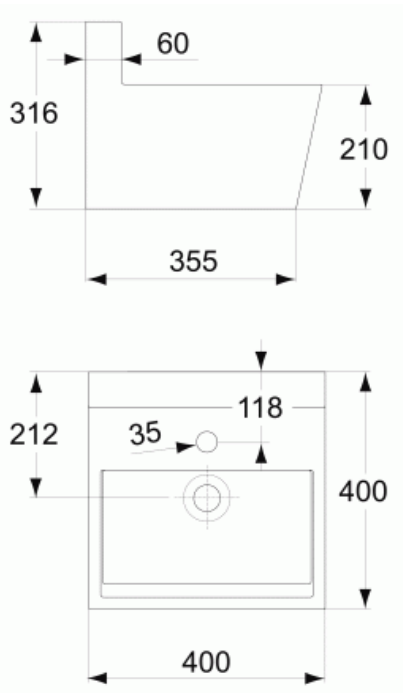

L6300 | CUBIC | Lavatory 40 cm

**Product****Lavatory 40 cm**

square, width 400 mm x depth 400 mm, made of mineral material

**Warranty**

We provide a 5-year warranty on all our products

Finishes

- 01 White

Necessary equipment

- N8332, Covered waste
- N8331, Siphon

Recommended equipment

- L6302, Shelf 40 cm
- F2302, Drawer element for shelf