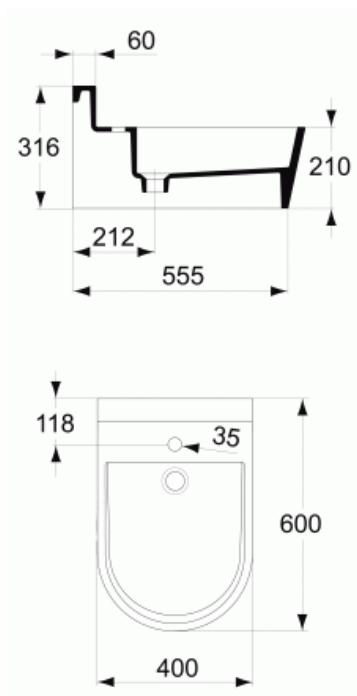

L6301 | CUBIC | Lavatory 40 cm

**Product****Lavatory 40 cm**

round, width 400 mm x depth 400 mm, made of mineral material

**Warranty**

We provide a 5-year warranty on all our products

Finishes

- 01 White

Necessary equipment

- N8332, Covered waste
- N8331, Siphon

Recommended equipment

- L6302, Shelf 40 cm
- F2302, Drawer element for shelf