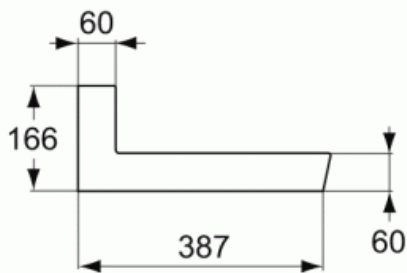

L6302 | CUBIC | Shelf 40 cm

**Product**

Shelf 40 cm
made of mineral material

**Warranty**

We provide a 5-year warranty on all our products

Finishes

- 01 White