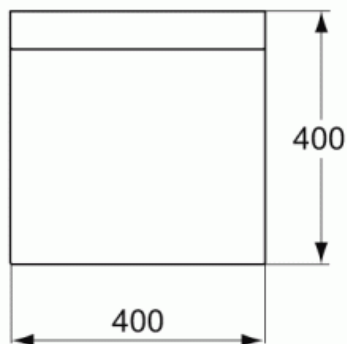

L6302 | CUBIC | Shelf 40 cm

**Product**

Shelf 40 cm
made of mineral material

**Warranty**

We provide a 5-year warranty on all our products

Finishes

- 01 White