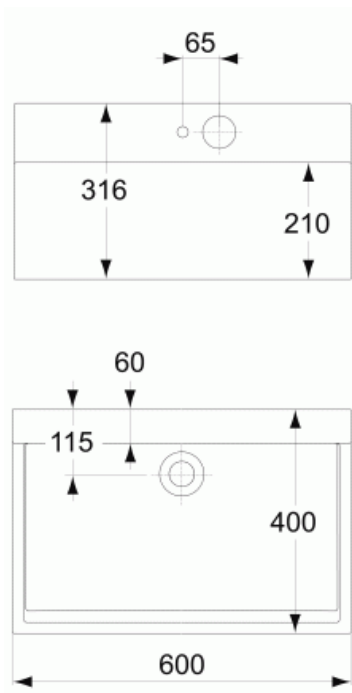

L6303 | CUBIC | Lavatory 60 cm

**Product****Lavatory 60 cm**

square, width 600 mm x depth 400 mm, made of mineral material

**Warranty**

We provide a 5-year warranty on all our products

Finishes

- 01 White

Necessary equipment

- F1446, Concealed single lever basin mixer
- N8332, Covered waste
- N8331, Siphon

Recommended equipment

- L6302, Shelf 40 cm
- F2302, Drawer element for shelf