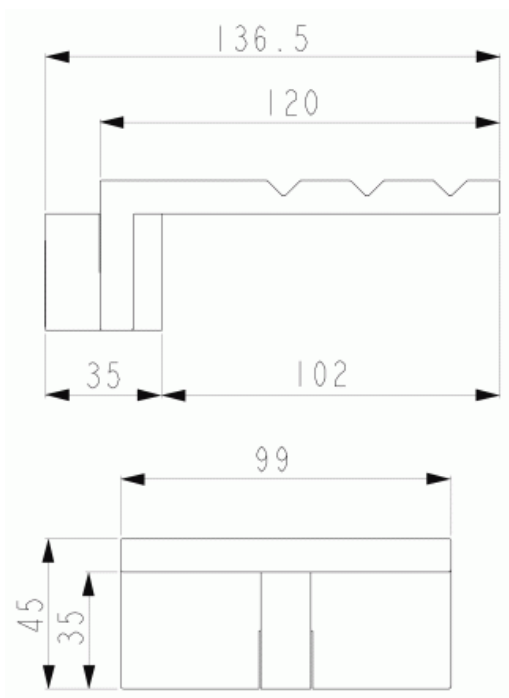

Warranty

We provide a 5-year warranty on all our products

Finishes

- UC Chrome/ Soft-Black