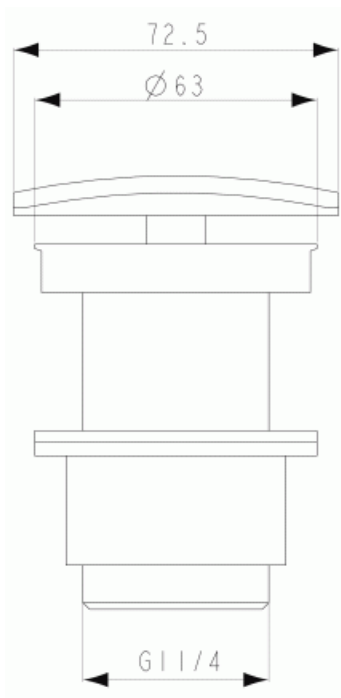

N8332 | CUBIC | Covered waste

**Product**

Covered waste

**Warranty**

We provide a 5-year warranty on all our products

Finishes

- AA Chrome